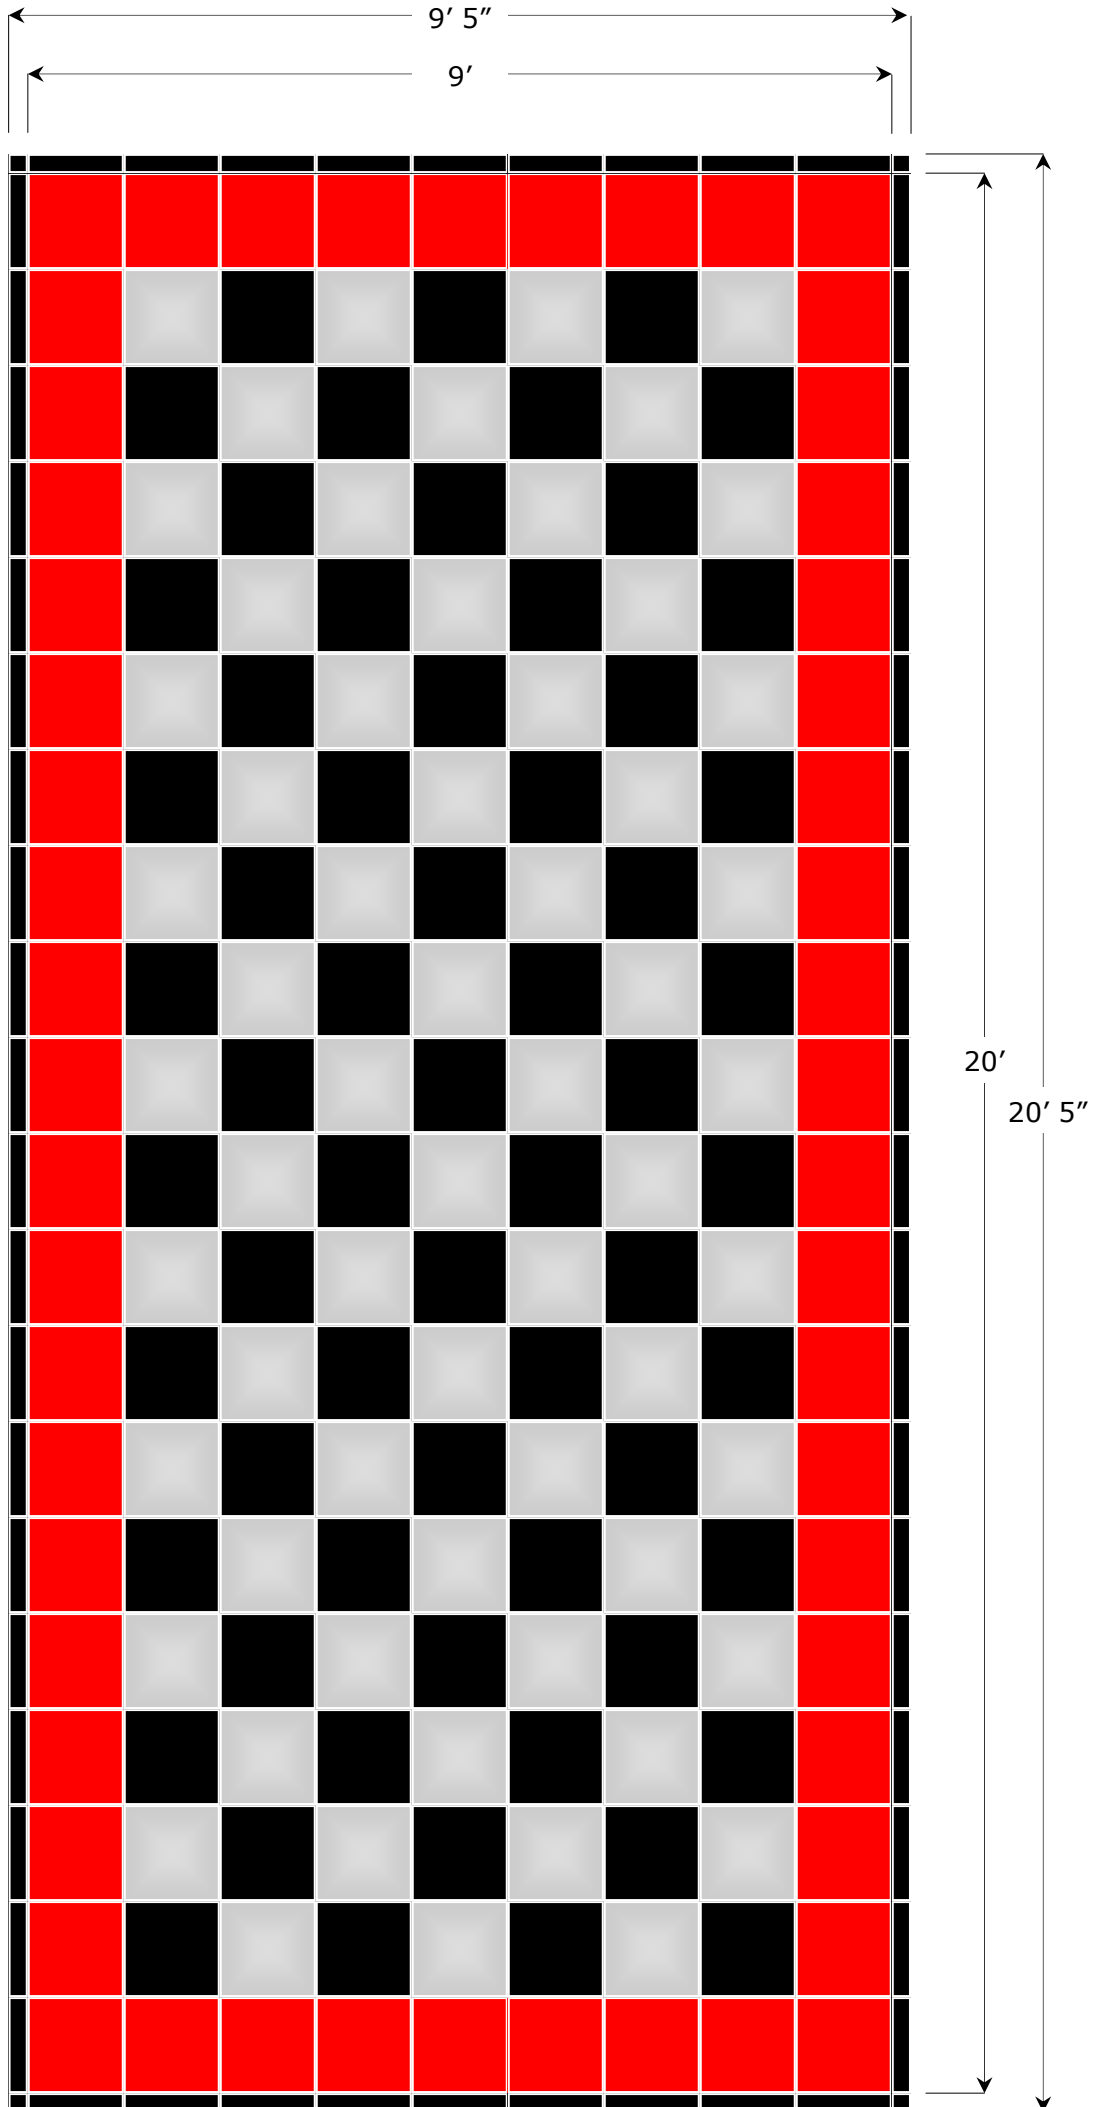

**Single Garage Bay Kit
#HSFL12.GB1**

- 63 tiles Liquid Silver™
- 63 tiles Diesel Black™
- 54 tiles Lava Red™
- 29 tiles Border Male
- 29 tiles Border Female
- 4 tiles Corner
- 242 Total Tiles

Any questions or problems, please contact us: