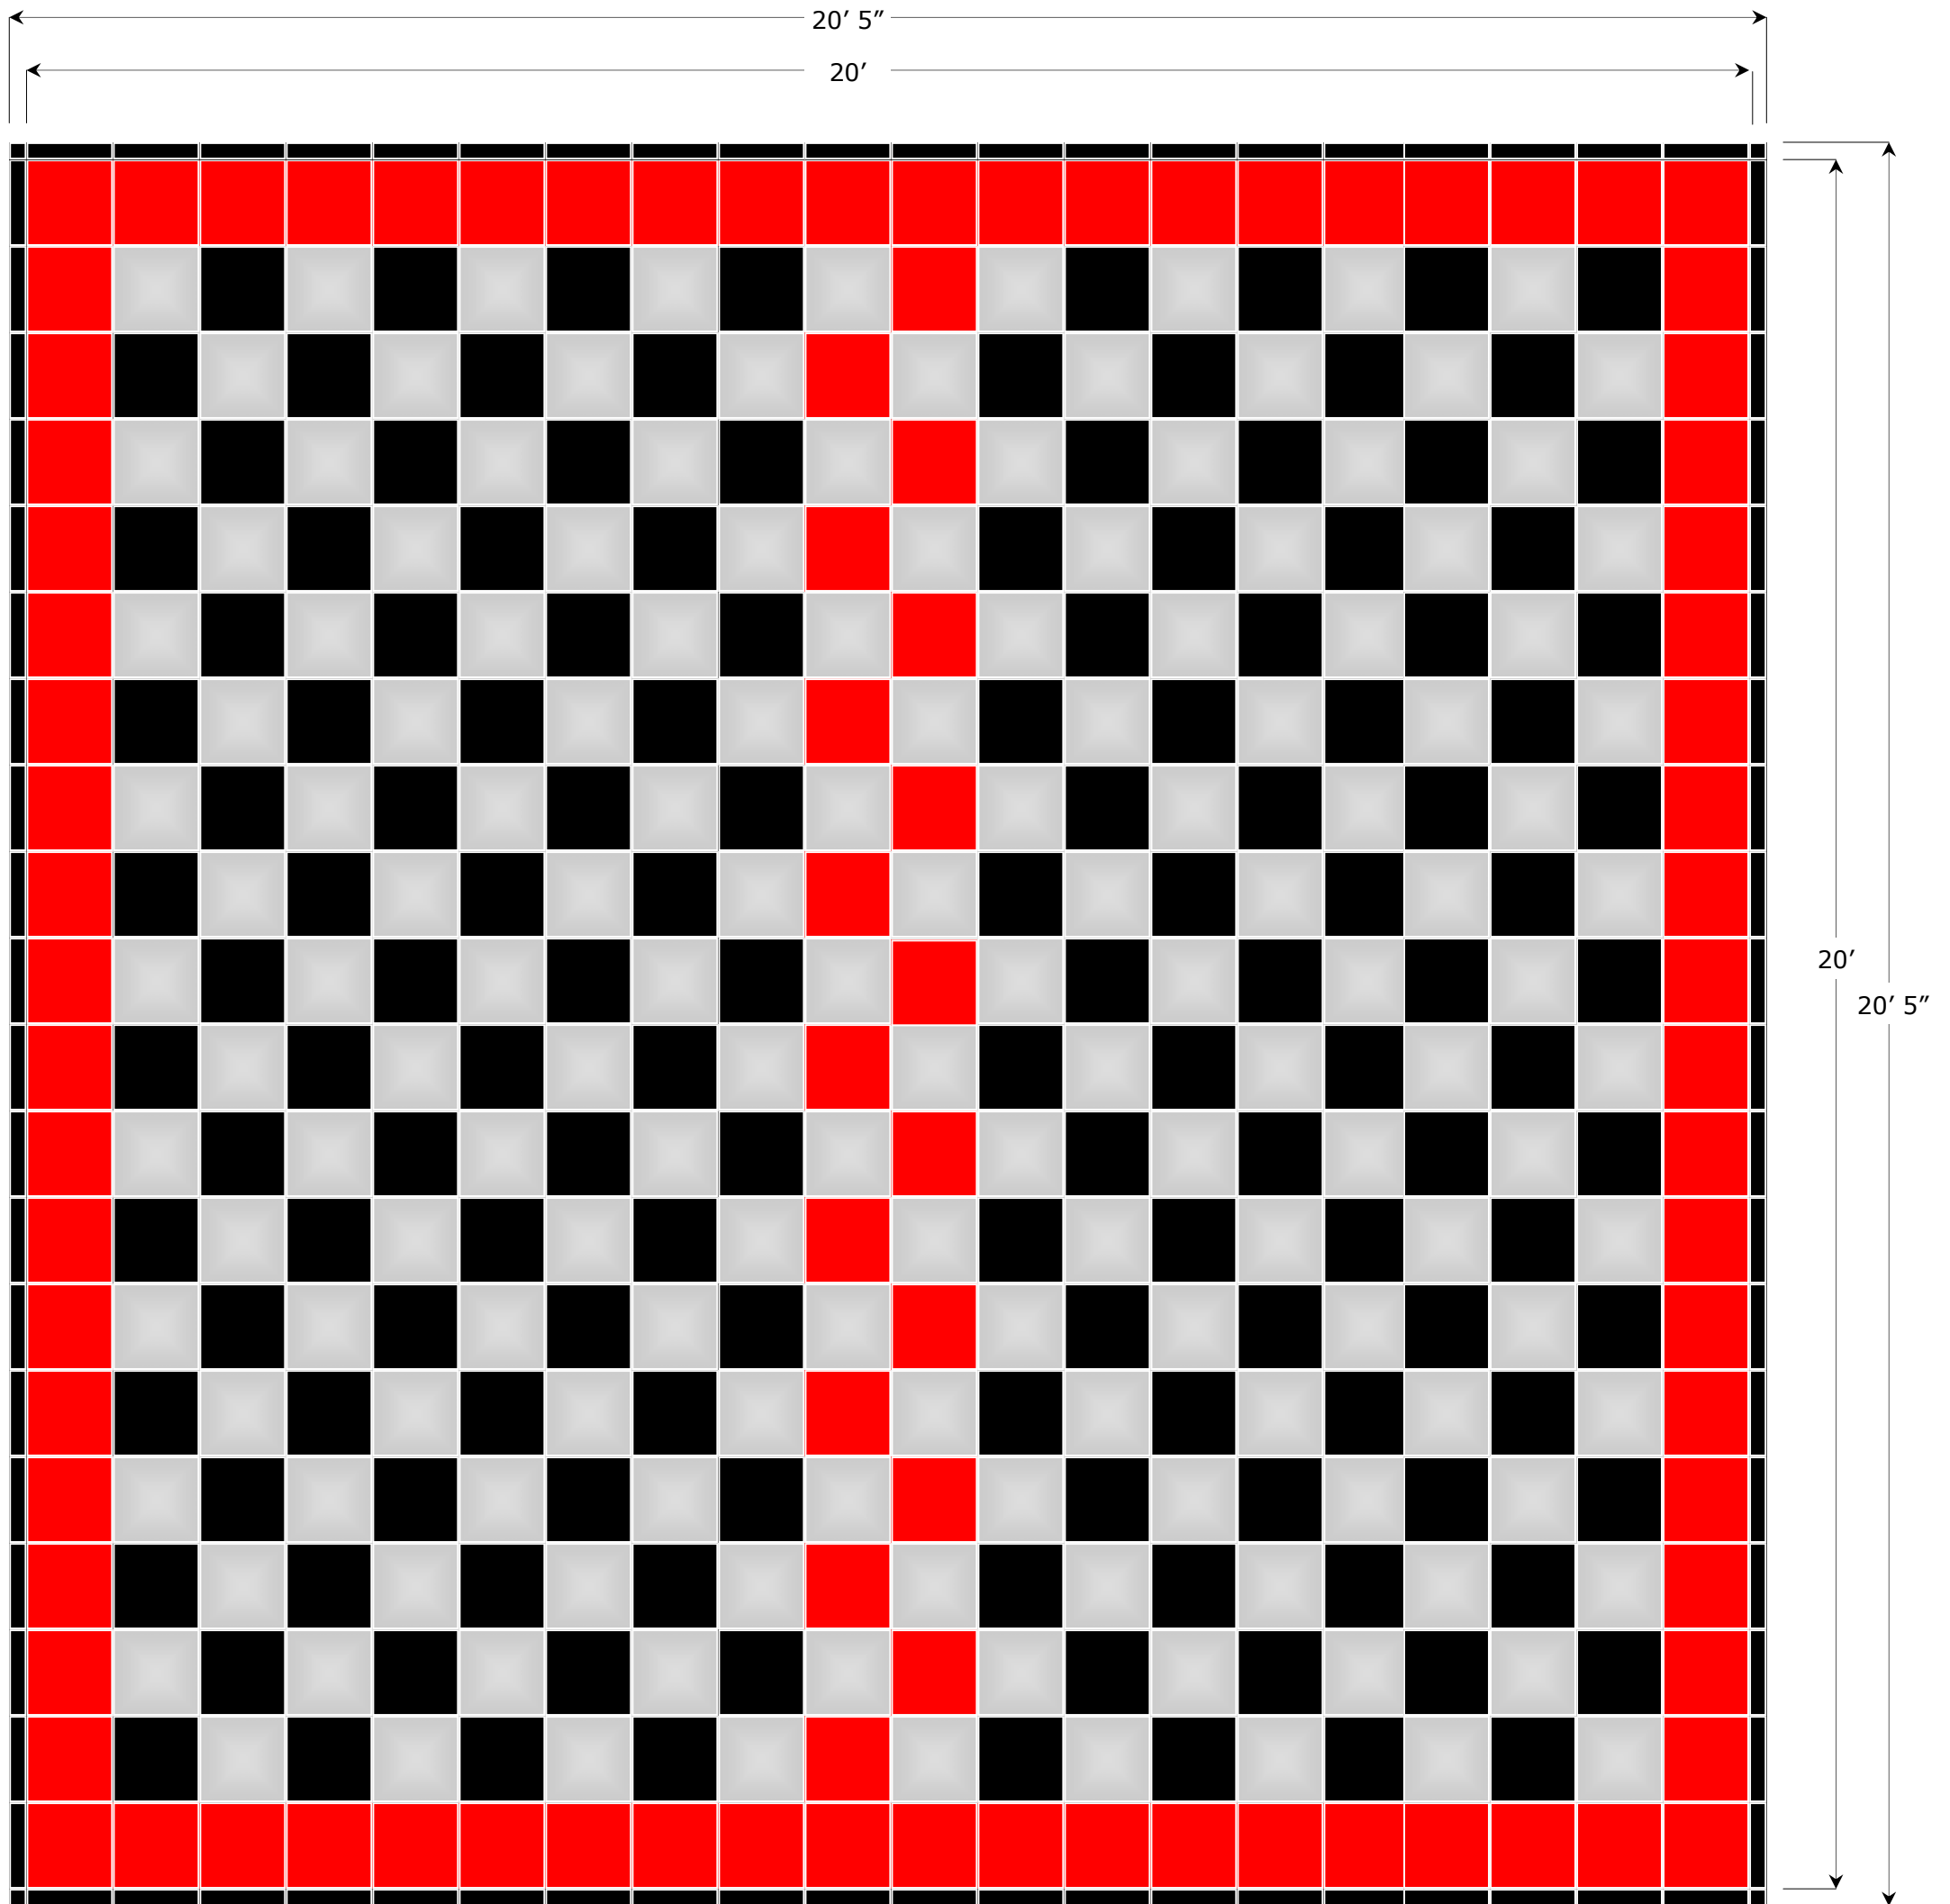

**Double Garage Bay Kit
#HSFL12.GB2**

- 162 tiles Liquid Silver™
- 144 tiles Diesel Black™
- 94 tiles Lava Red™
- 40 tiles Border Male
- 40 tiles Border Female
- 4 tiles Corner
- 484 Total Tiles

Any questions or problems, please contact us: