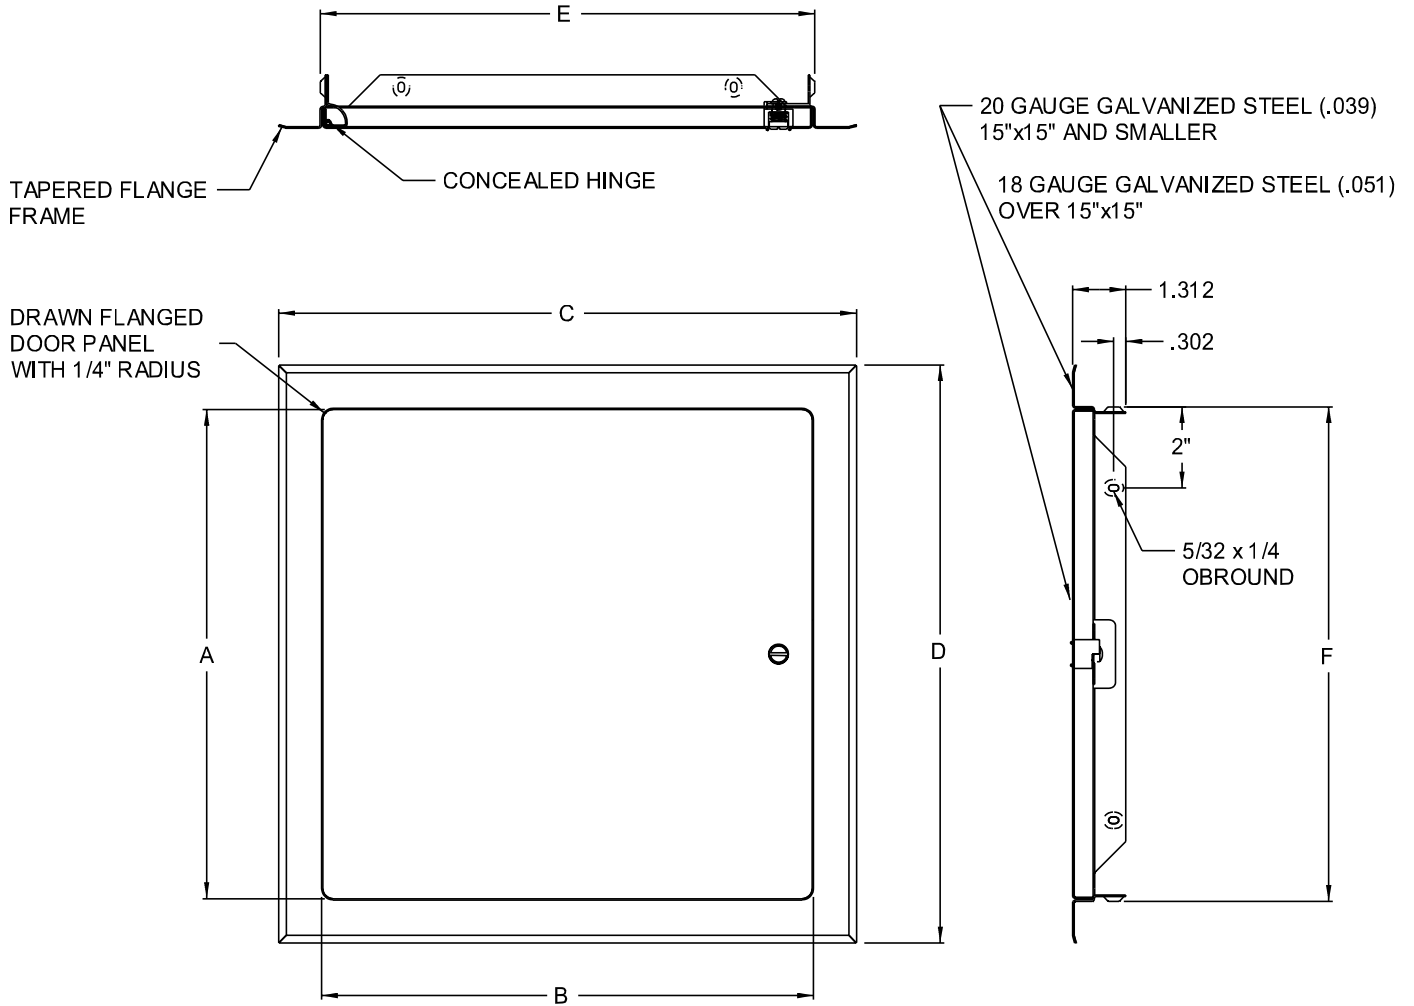

UF-5500

UNIVERSAL FLUSH

QTY.	NOMINAL SIZE	A	B	C	D	E	F	LOCK QTY
	6 x 6 (152 x 152)	6.046 (154)	6.046 (154)	8.250 (210)	8.250 (210)	6.204 (158)	6.204 (158)	1
	8 x 8 (203 x 203)	8.046 (204)	8.046 (204)	10.250 (260)	10.250 (260)	8.204 (208)	8.204 (208)	1
	12 x 12 (305 x 305)	12.046 (306)	12.046 (306)	14.250 (362)	14.250 (362)	12.204 (310)	12.204 (310)	1
	15 x 15 (381 x 381)	15.046 (382)	15.046 (382)	17.250 (438)	17.250 (438)	15.204 (386)	15.204 (386)	1
	18 x 18 (457 x 457)	18.046 (458)	18.046 (458)	20.250 (514)	20.250 (514)	18.204 (462)	18.204 (462)	1
	24 x 24 (610 x 610)	24.046 (611)	24.046 (611)	26.250 (667)	26.250 (667)	24.204 (615)	24.204 (615)	2

STANDARD FEATURES:

SLOTTED SCREW DRIVER OPERATED CAM LATCH; GALVANIZED STEEL; WHITE BAKED ENAMEL FINISH

LOCK OPTIONS:

- CYLINDER LOCK AND KEY
- ALLEN HEAD CAM LATCH
- SPANNER HEAD CAM LATCH
- TORX HEAD CAM LATCH