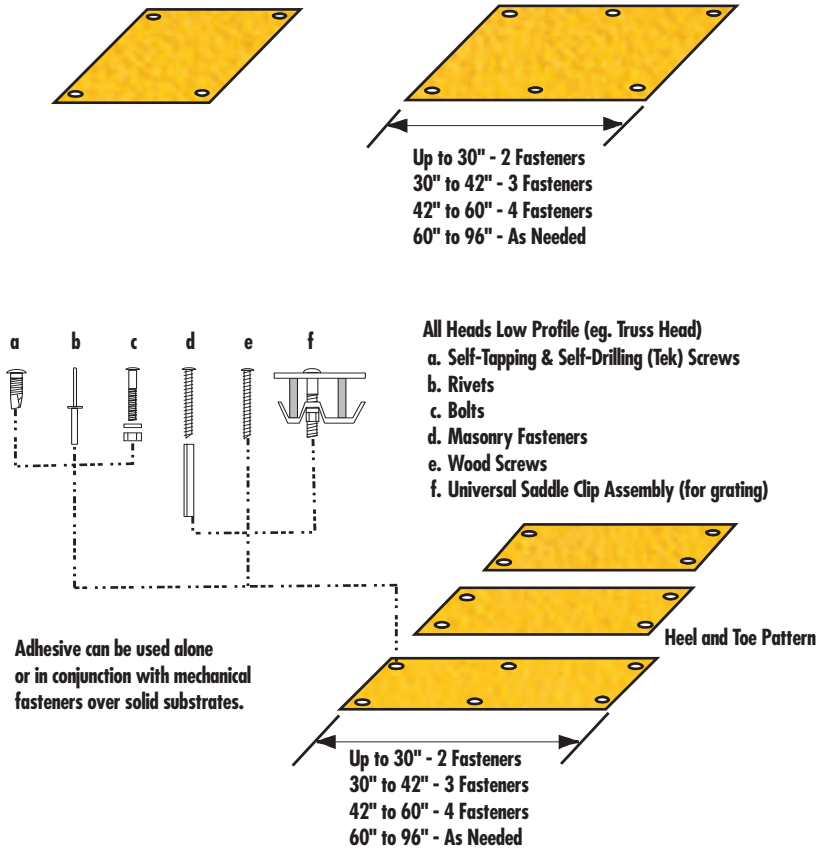

Installation Diagrams

Safety Underfoot

Walkway Cover Installation Over Diamond/Checker Metal Plate, Concrete or Wood

Vinyl Walkway Cover Installation

Peel release liner and press firmly in place

SAFEGUARD TECHNOLOGY INC.