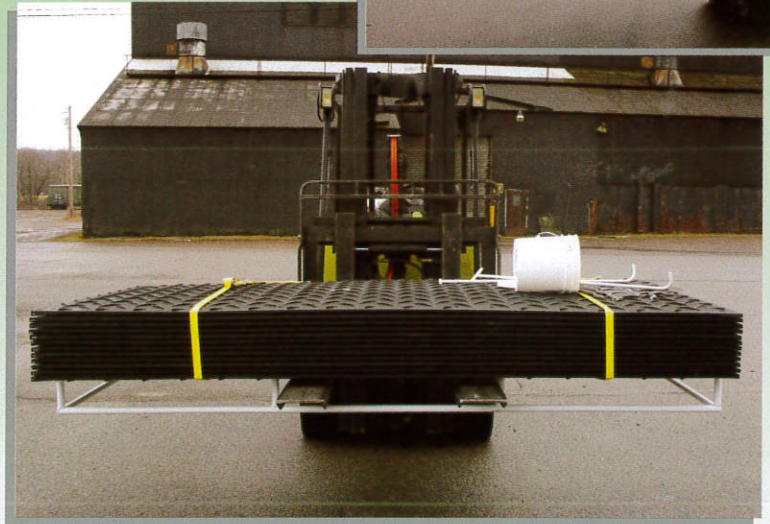

AlturnaMATS MAT-PAK

Ground Protection Mats

This complete package is the handy way to transport and store your AlturnaMATS

AlturnaMATS virtually eliminate damage to lawns and landscaped areas and provide traction for vehicles operating in mud or sand.

Now AlturnaMATS are available in an economical package of 12 mats plus accessories and a convenient metal storage-skid rack. Mat-Paks are ideal for tree care, cemetery, and landscaping contractors where their need is to protect turf from vehicle damage. They are also perfect for well drilling, construction and manufactured housing where getting stuck creates major problems.

AlturnaMATS are backed by a limited lifetime warranty. They consist of 1/2 inch polyethylene and the Mat-Paks feature 4' x 8' or 3' x 8' mats with a non-slip AlturnaGrip surface tread. These tough mats are not effected by heat or cold and readily handle 120 ton loads.

Just load the 12 mats onto your truck bed and you're set for making a nearly 50 foot "roadway" to the job site, or you can make a working platform for vehicles and personnel.

See reverse side for specifications and options