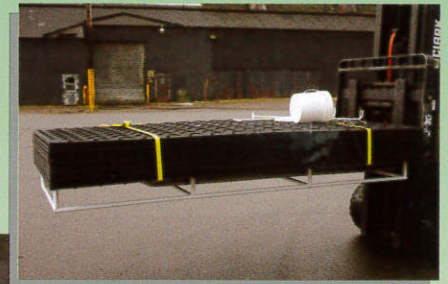

AlturnaMATS MAT-PAK

Ground Protection Mats

This complete package is the handy way to transport and store your AlturnaMATS

AlturnaMATS virtually eliminate damage to lawns and landscaped areas and provide traction for vehicles operating in mud or sand.

Now AlturnaMATS are available in an economical package of 12 mats plus accessories and a convenient metal storage-skid rack. Mat-Paks are ideal for tree care, cemetery, and landscaping contractors where their need is to protect turf from vehicle damage. They are also perfect for well drilling, construction and manufactured housing where getting stuck creates major problems.

AlturnaMATS are backed by a limited lifetime warranty. They consist of 1/2 inch polyethylene and the Mat-Paks feature 4' x 8' or 3' x 8' mats with a non-slip AlturnaGrip surface tread. These tough mats are not effected by heat or cold and readily handle 120 ton loads.

Mat-Paks load from either end or either side

Money Saving Mat-Paks Consist of:

- 12 Sizes: 4' x 8' or 3' x 8' AlturnaMats Ground Protection Mats
- 1 Metal Storage, Skid Rack
- 20 Single Turn-a-Links
- 2 Handi-Hooks
- 2 Ratchet Straps