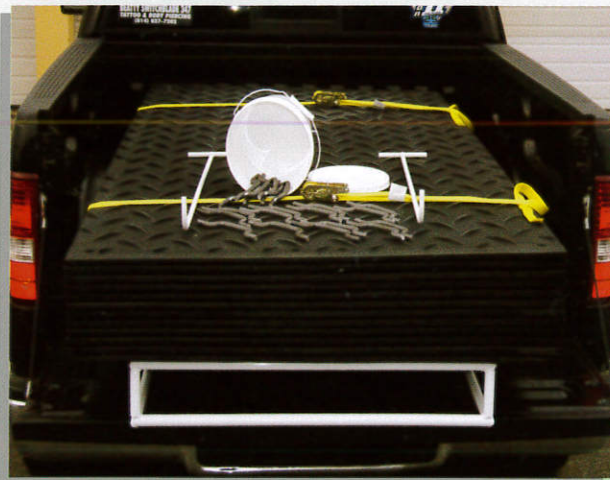

Now AlturnaMATS are available in an economical package of 12 mats plus accessories and a convenient metal storage-skid rack. Mat-Paks are ideal for tree care, cemetery, and landscaping contractors where their need is to protect turf from vehicle damage. They are also perfect for well drilling, construction and manufactured housing where getting stuck creates major problems.

AlturnaMATS are backed by a limited lifetime warranty. They consist of 1/2 inch polyethylene and the Mat-Paks feature 4' x 8' or 3' x 8' mats with a non-slip AlturnaGrip surface tread. These tough mats are not effected by heat or cold and readily handle 120 ton loads.

Mat-Paks load from either end or either side

Money Saving Mat-Paks Consist of:

- 12 Sizes: 4' x 8' or 3' x 8' AlturnaMats Ground Protection Mats
- 1 Metal Storage, Skid Rack
- 20 Single Turn-a-Links
- 2 Handi-Hooks
- 2 Ratchet Straps

Just load the 12 mats onto your truck bed and you're set for making a nearly 50 foot "roadway" to the job site, or you can make a working platform for vehicles and personnel.

See reverse side for specifications and options