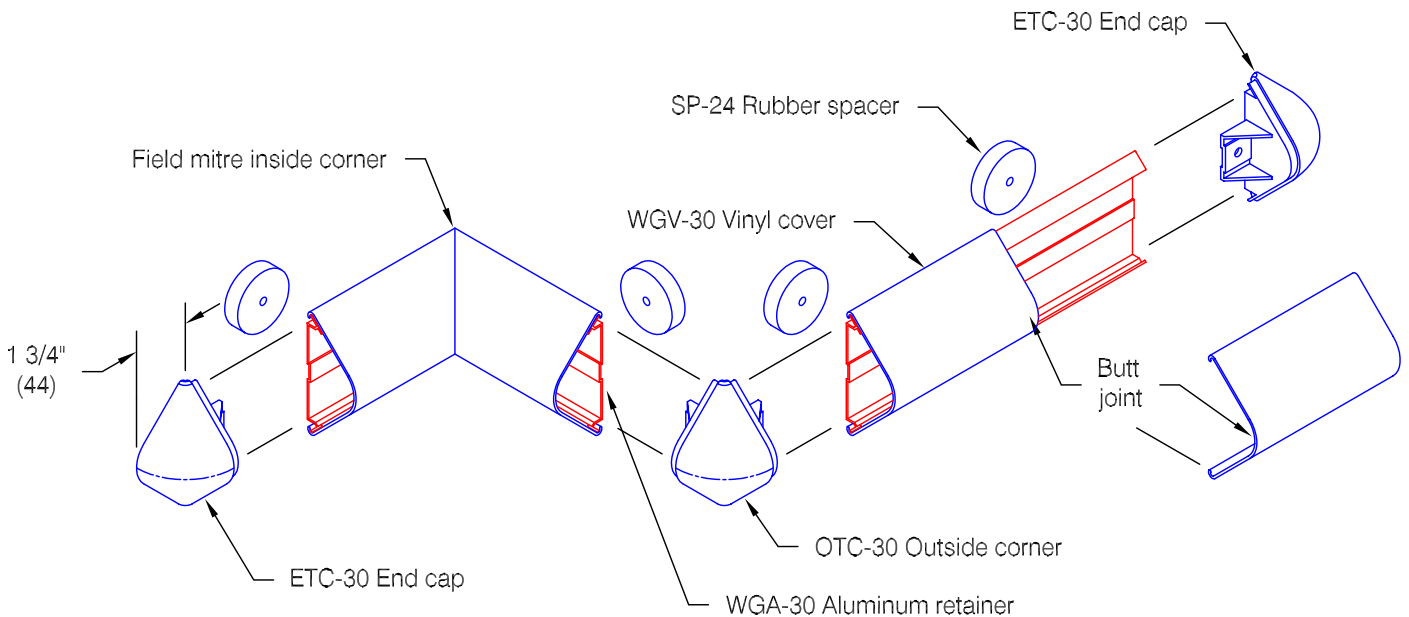

# WG-30 Wall Guard

*Features:*

- Class A fire rating
- Molded end caps
- Molded outside corners
- Stock length 12'-0" (3658)

*Finishes:*

- Manufacturer's standard colors
- Custom colors available

*Pawling Corporation reserves the right to discontinue a design or modify an existing design without prior notice*