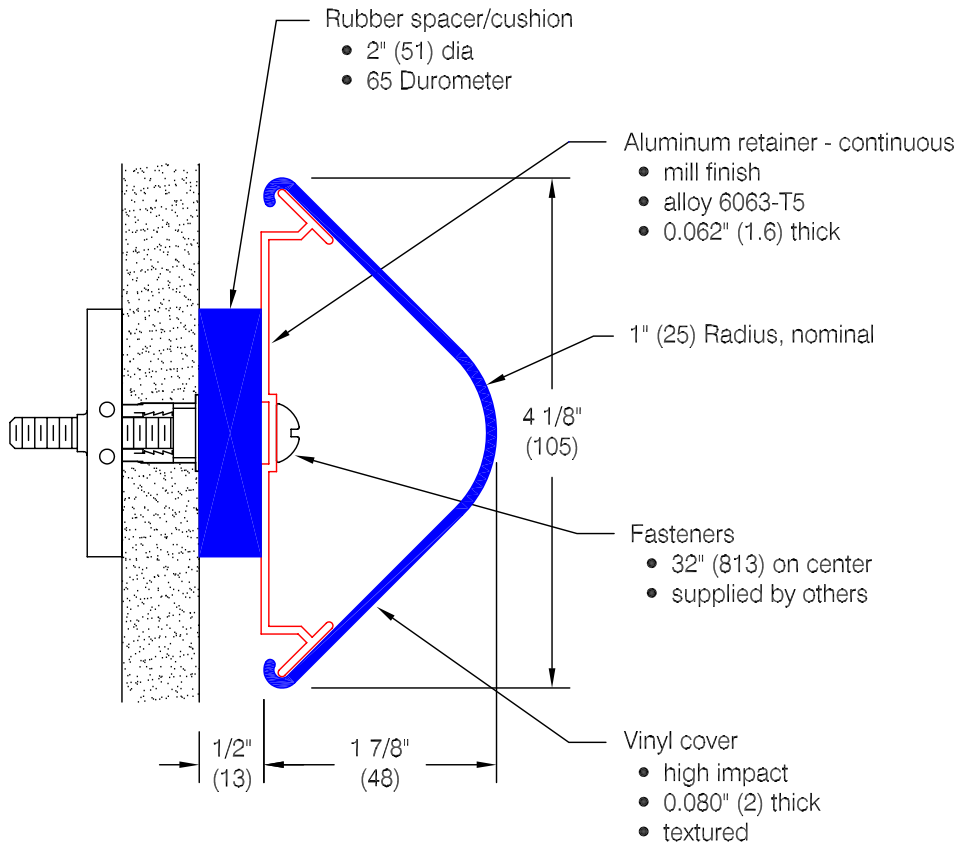

# WG-30 Wall Guard

*Features:*

- Class A fire rating
- Molded end caps
- Molded outside corners
- Stock length 12'-0" (3658)

*Finishes:*

- Manufacturer's standard colors
- Custom colors available

*Pawling Corporation reserves the right to discontinue a design or modify an existing design without prior notice*