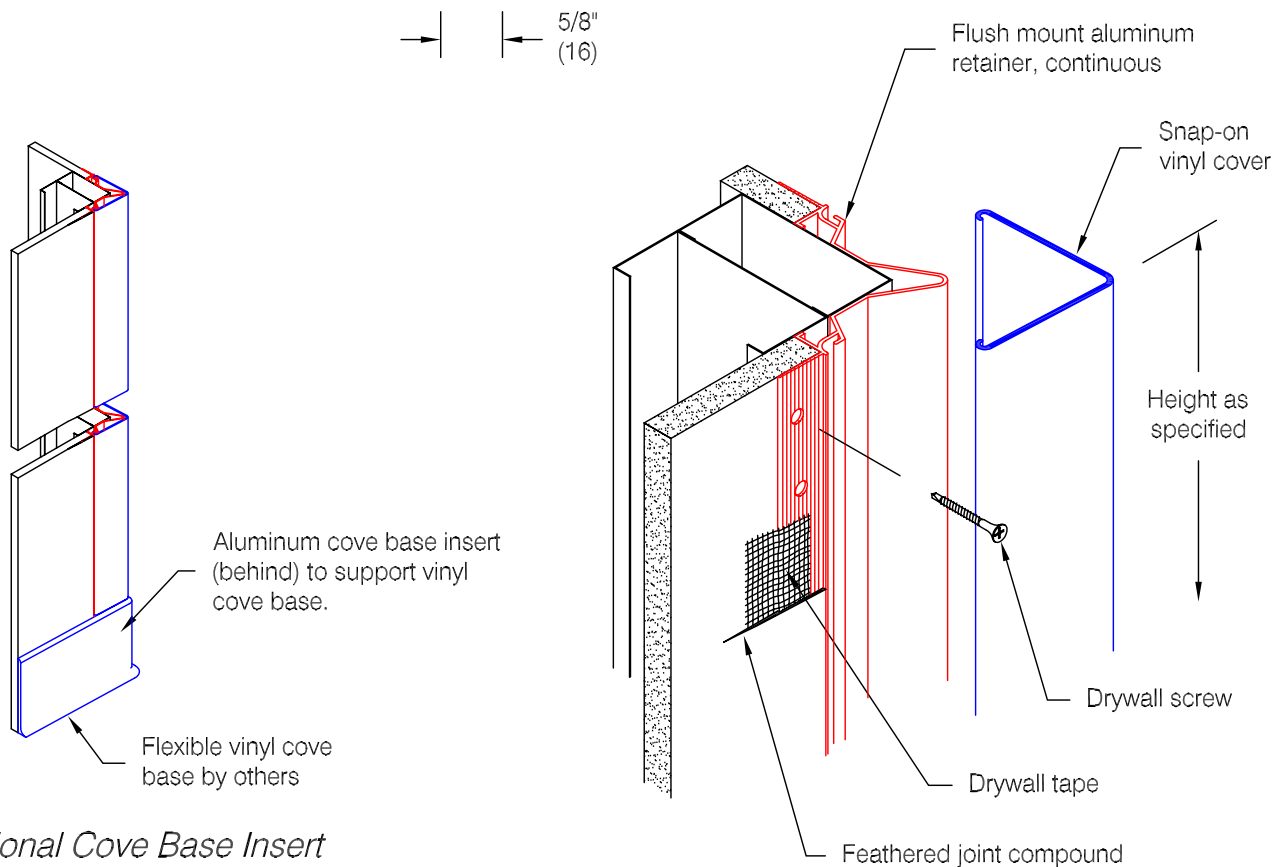

Defender Series 2365 - 3" x 90°

Features:

- Class A fire rating
- "Drop-in" installation follows completion of drywall mounting
- Stock lengths: 8'-0" (2438), 9'-0" (2743), 10'-0" (3048), and 12'-0" (3658)
- Custom cut lengths available
- Available with aluminum cove base insert for use with vinyl cove base standard in 4" (102) and 6" (152) heights

Finishes:

- Vinyl cover (textured)
- Manufacturer's standard colors
 - Custom colors available
- Aluminum retainer
- Mill finish aluminum

Optional Cove Base Insert

WallGuard.Com reserves the right to discontinue a design or modify an existing design without prior notice