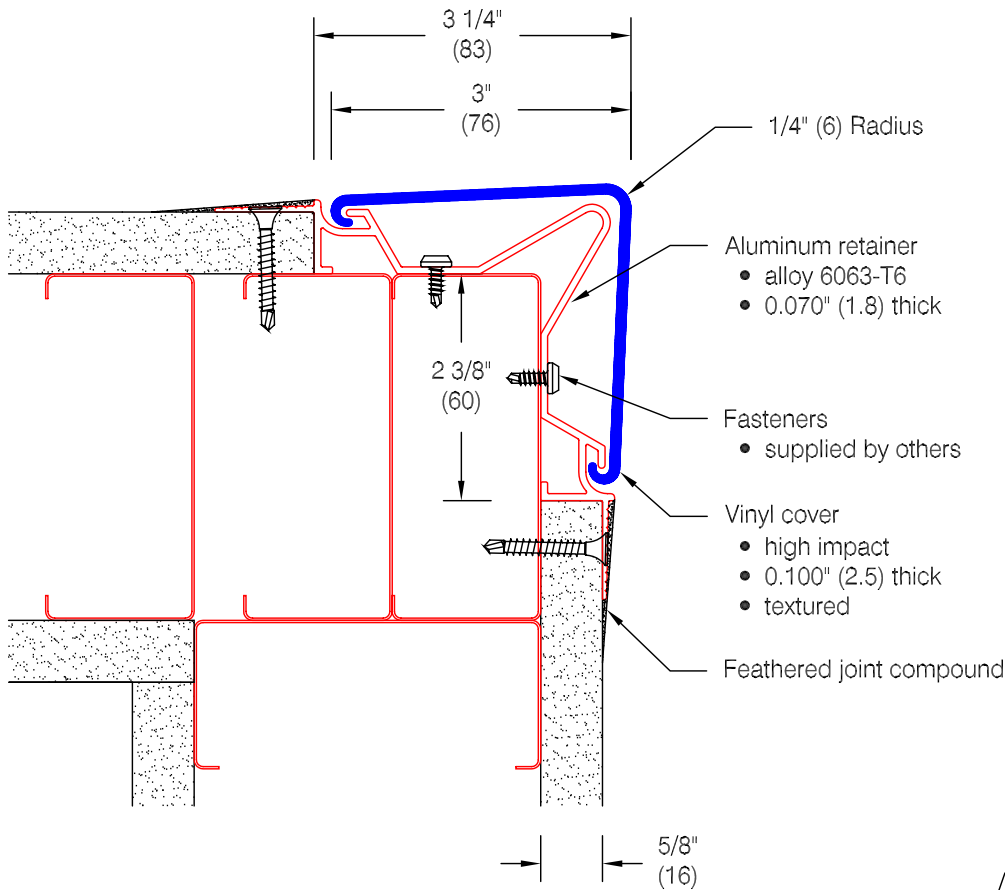

Defender Series 2365 - 3" x 90°

Features:

- Class A fire rating
- "Drop-in" installation follows completion of drywall mounting
- Stock lengths: 8'-0" (2438), 9'-0" (2743), 10'-0" (3048), and 12'-0" (3658)
- Custom cut lengths available
- Available with aluminum cove base insert for use with vinyl cove base standard in 4" (102) and 6" (152) heights

Finishes:

- Vinyl cover (textured)
- Manufacturer's standard colors
 - Custom colors available
- Aluminum retainer
- Mill finish aluminum

Optional Cove Base Insert

WallGuard.Com reserves the right to discontinue a design or modify an existing design without prior notice